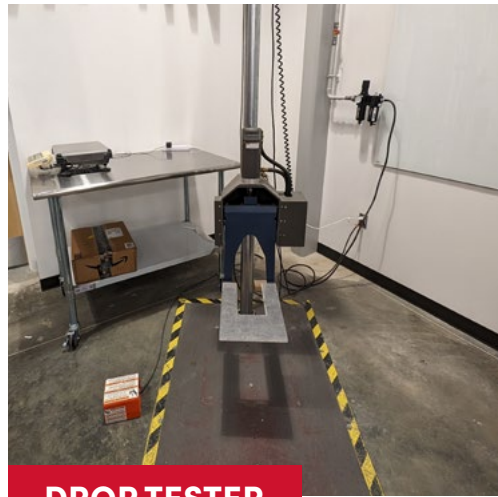

ista[®] - CERTIFIED

Packaging Lab Tours

for High School Students

VIBRATION TABLE

DROP TESTER

The CBU Packaging Lab has been certified by the International Safe Transit Association (www.ista.org) as a commercial testing laboratory since 2009.

Demonstrations included in the lab tour

- Drop Test
 - Vibration Test
 - Compression Test
 - Incline Impact Test
- Tours are limited to 50 participants

INCLINE IMPACT TESTER

COMPRESSION TESTER

OUR TEAM

- Pong Malasri, CPP, LPDP, CTPII
- Bob Moats, CPLP Technologist
- Ali Pourhashemi, PhD